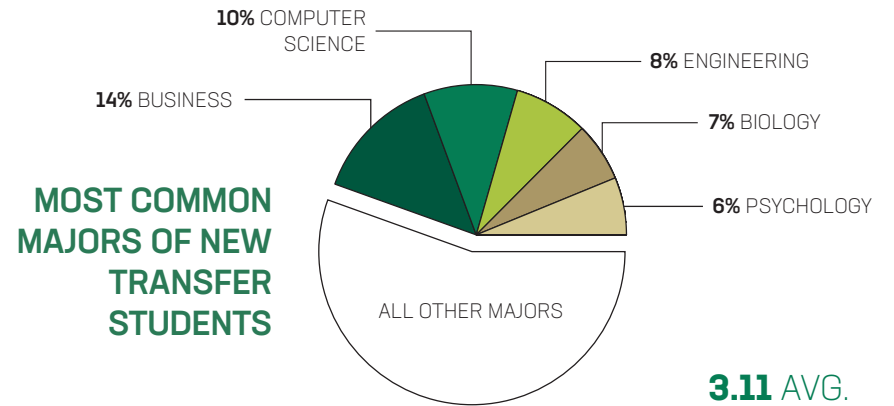

TRANSFER GREATNESS AT CHARLOTTE

3.11 AVG. TRANSFER GPA

3.08 AVG. CHARLOTTE GPA AFTER YEAR ONE
(Fall 2023)

8,500+ TRANSFER STUDENTS

35% OF ALL UNDERGRADUATE STUDENTS ARE TRANSFERS

#1 TRANSFER ENROLLMENT IN NORTH CAROLINA

NEW TRANSFER ENROLLMENT

871 in Spring 2024

2,568 in Fall 2024

82% are enrolled full-time

18% are enrolled part-time

47% earned an associate degree

85% retained or graduated after year one *(Fall 2022)*

55 credits transferred, on average